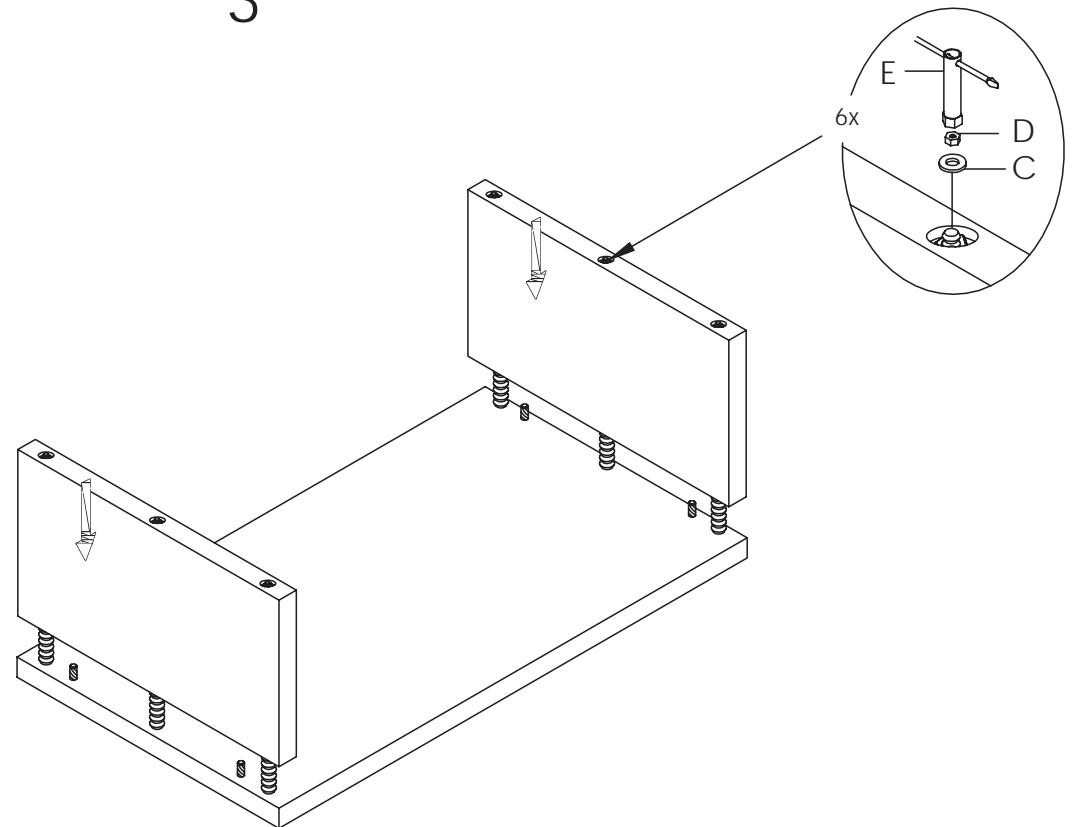

A (4 pcs)
Ø8 X 30mm

B (8 pcs)
Ø8 X 322mm

C (6 pcs)
M22 x 1.5mm

D (6 pcs)
M8mm

E (1 pc)
M8mm

Assembly Instructions

ABBY Coffee Table

PLEASE NOTE: Check that you have received all components and hardware before assembling. If you are missing any parts, contact your retailer.

3

A (4 pcs)
Ø8 X 30mm

B (8 pcs)
Ø8 X 322mm

C (6 pcs)
M22 x 1.5mm

D (6 pcs)
M8mm

E (1 pc)
M8mm

11.16.22 so

During assembly, hand tighten screws only. When all screws are in place, then tighten completely.