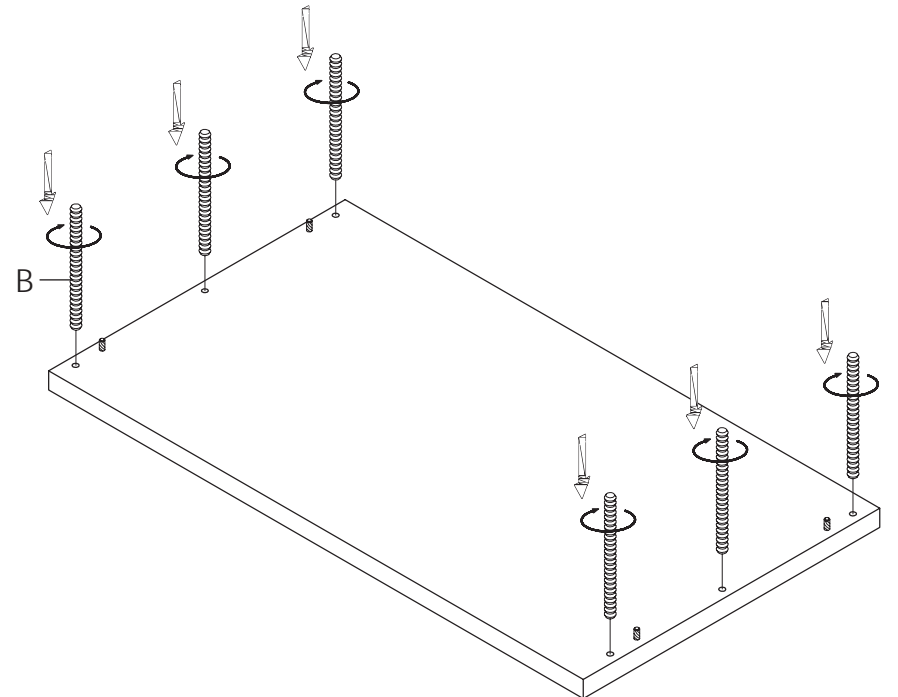

Assembly Instructions

ABBY Coffee Table

PLEASE NOTE: Check that you have received all components and hardware before assembling. If you are missing any parts, contact your retailer.

1

2

During assembly, hand tighten screws only. When all screws are in place, then tighten completely.

A (4 pcs)
Ø8 X 30mm

B (8 pcs)
Ø8 X 322mm

C (6 pcs)
M22 x 1.5mm

D (6 pcs)
M8mm

E (1 pc)
M8mm

Assembly Instructions

ABBY Coffee Table

PLEASE NOTE: Check that you have received all components and hardware before assembling. If you are missing any parts, contact your retailer.

3

A (4 pcs)
Ø8 X 30mm

B (8 pcs)
Ø8 X 322mm

C (6 pcs)
M22 x 1.5mm

D (6 pcs)
M8mm

E (1 pc)
M8mm

11.16.22 so

During assembly, hand tighten screws only. When all screws are in place, then tighten completely.