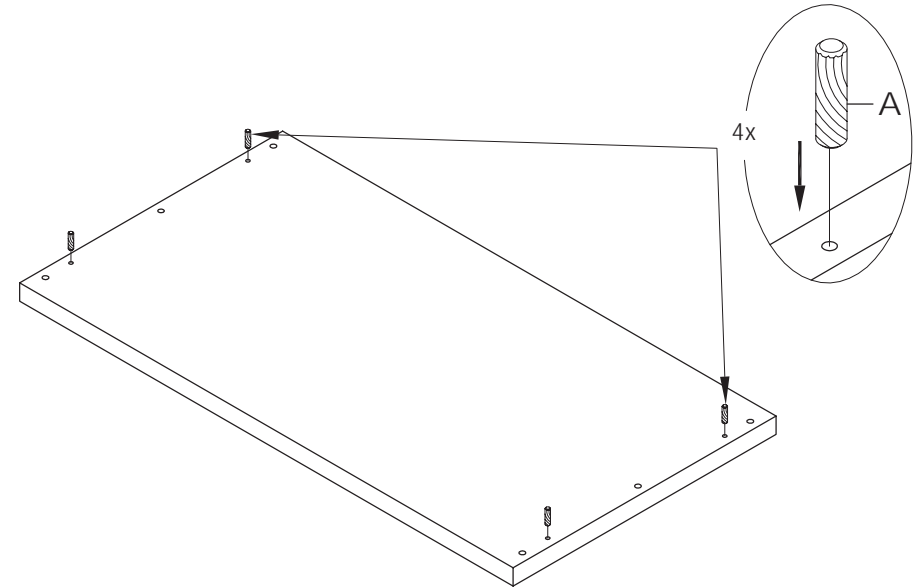

Assembly Instructions

ABBY Coffee Table

PLEASE NOTE: Check that you have received all components and hardware before assembling. If you are missing any parts, contact your retailer.

1

2

During assembly, hand tighten screws only. When all screws are in place, then tighten completely.

A (4 pcs)
Ø8 X 30mm

B (8 pcs)
Ø8 X 322mm

C (6 pcs)
M22 x 1.5mm

D (6 pcs)
M8mm

E (1 pc)
M8mm

Assembly Instructions

ABBY Coffee Table

PLEASE NOTE: Check that you have received all components and hardware before assembling. If you are missing any parts, contact your retailer.

3

A (4 pcs)
Ø8 X 30mm

B (8 pcs)
Ø8 X 322mm

C (6 pcs)
M22 x 1.5mm

D (6 pcs)
M8mm

E (1 pc)
M8mm

11.16.22 so

During assembly, hand tighten screws only. When all screws are in place, then tighten completely.