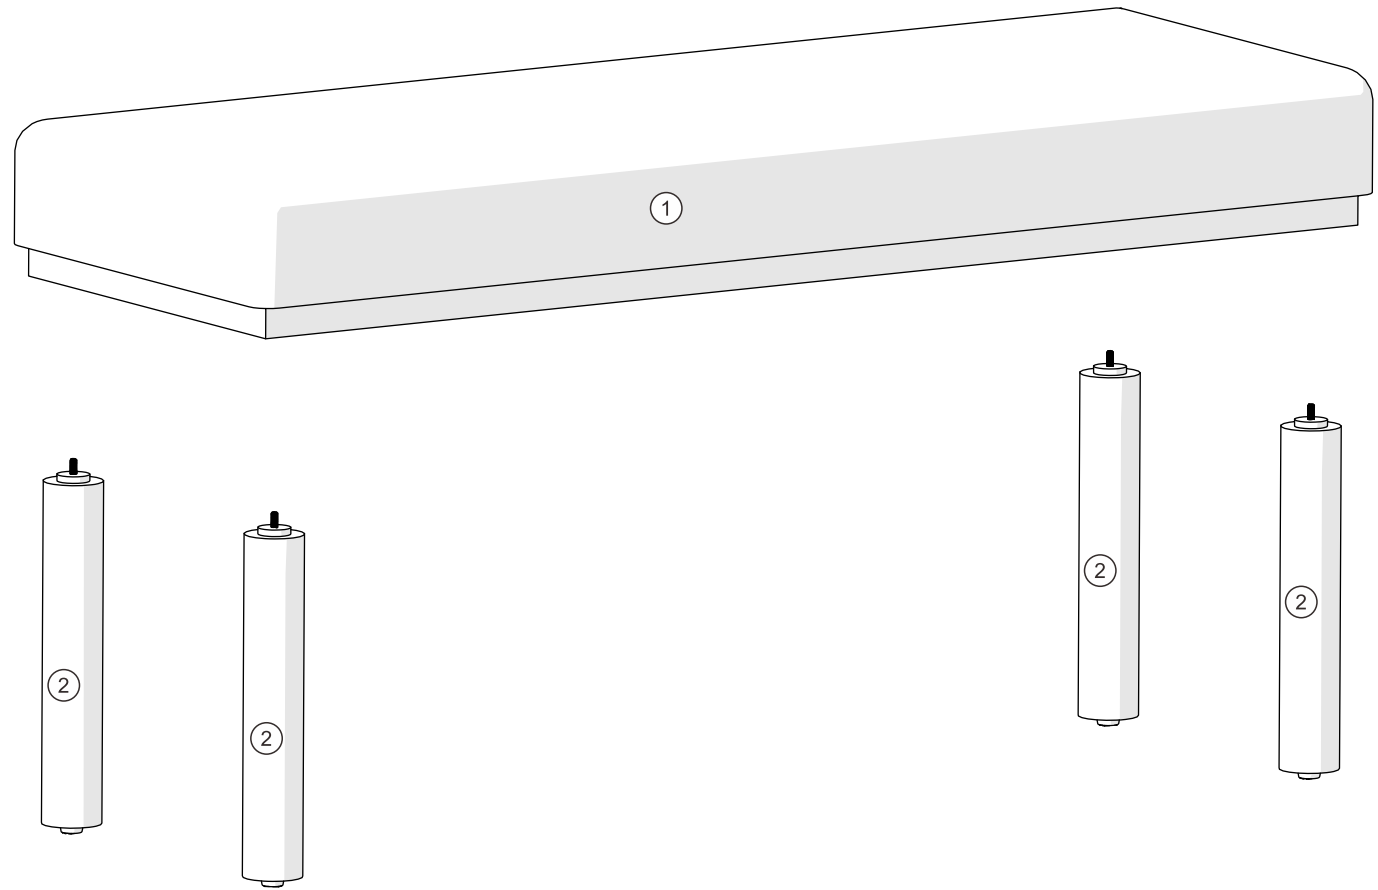

HOMEPOP

a Kinfine brand

Style Number : K8695

>>assembly instructions

Congratulations on your latest HomePop purchase.

Now what? Don't start sweating over this box of parts. This will be easy. We did the hard work for you. All you need to do is follow our simple instructions and you'll be on your way to transforming your room in no time. Good luck – though we're confident you won't need it.

table of contents

introduction	2
parts list	4
assembly	5

ITEM DESCRIPTION QUANTITY

①	chair cushion	1
②	leg	4

step 1.

1

Adjustable leveling feet

(This part is already attached on the end cap of 6 legs.)